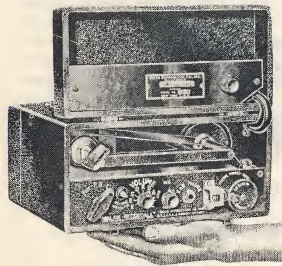

Model "CC"

This is the Portable ... ready to work ... wherever you are